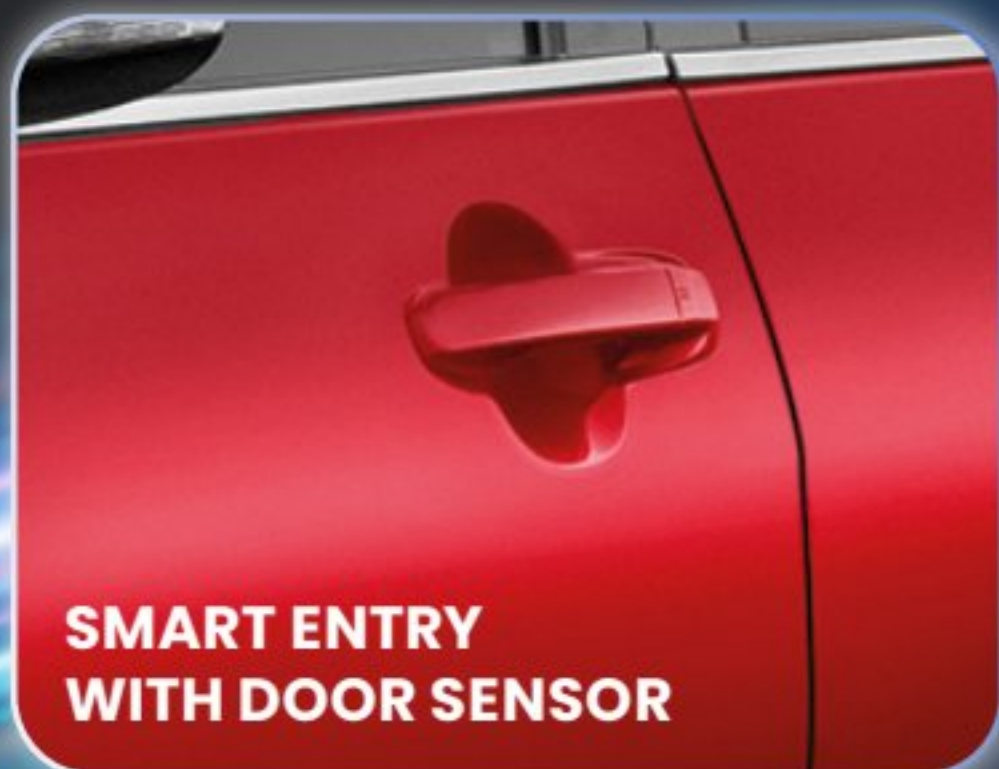

## Features Available on **H** Variant Only

**LED FOG LAMP**

**DIGITAL VIDEO RECORDER (DVR)**

**TWEETER SPEAKER**

**WELCOME LAMP**

**SMART ENTRY WITH DOOR SENSOR**

**POWER BACK DOOR WITH MOTION SENSING**

**LEATHER WRAP STEERING & SHIFT KNOB**