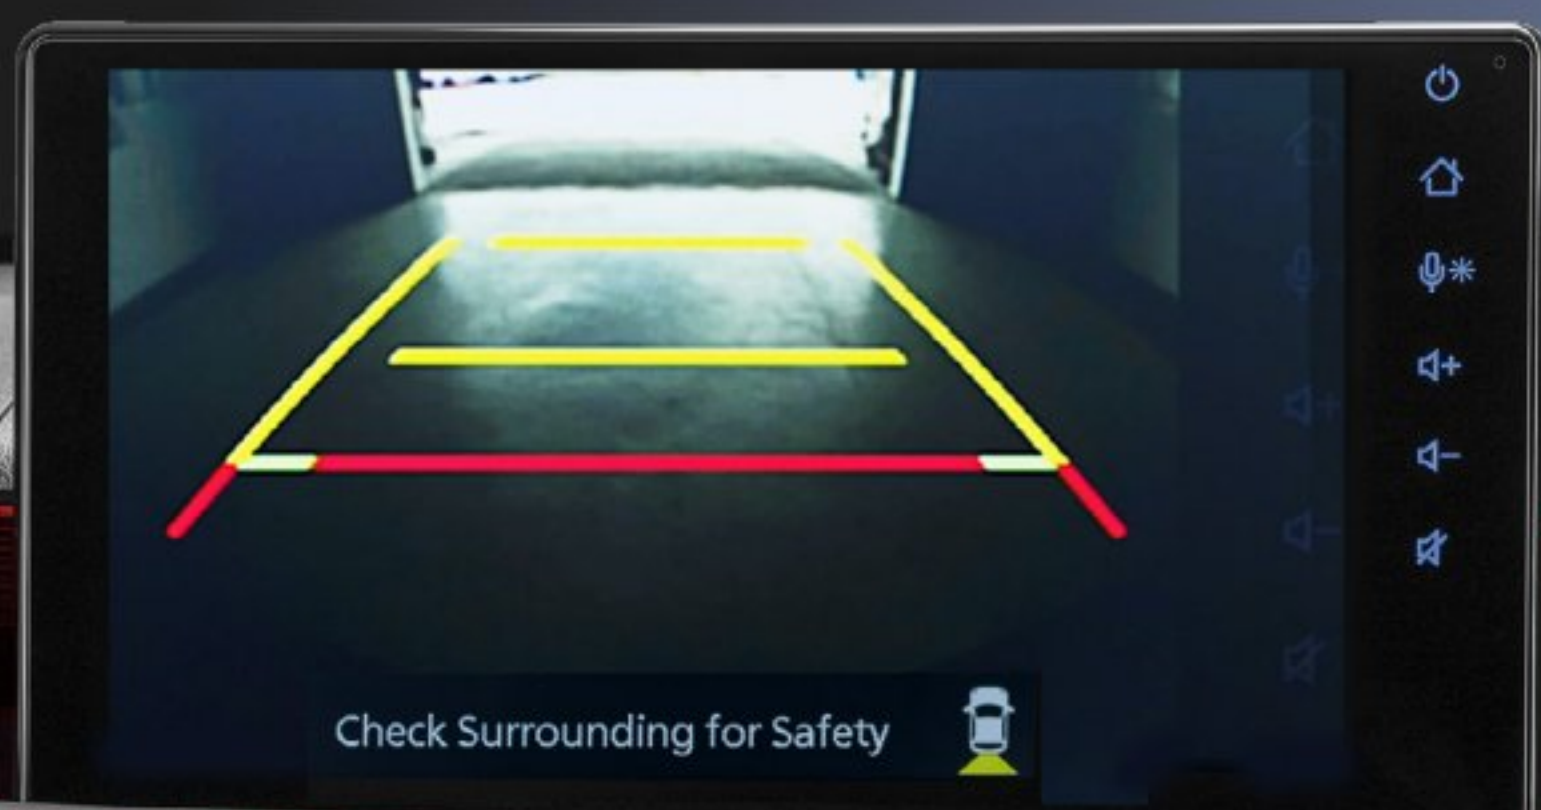

# VARIANT COMPARISON

**X**

**H**

**SEMI GRAPHIC FABRIC SEAT**

**FULL GRAPHIC FABRIC SEAT**

**REVERSE CAMERA**

**360° PANORAMIC VIEW MONITOR**

**DIGITAL AIR CONDITIONING**